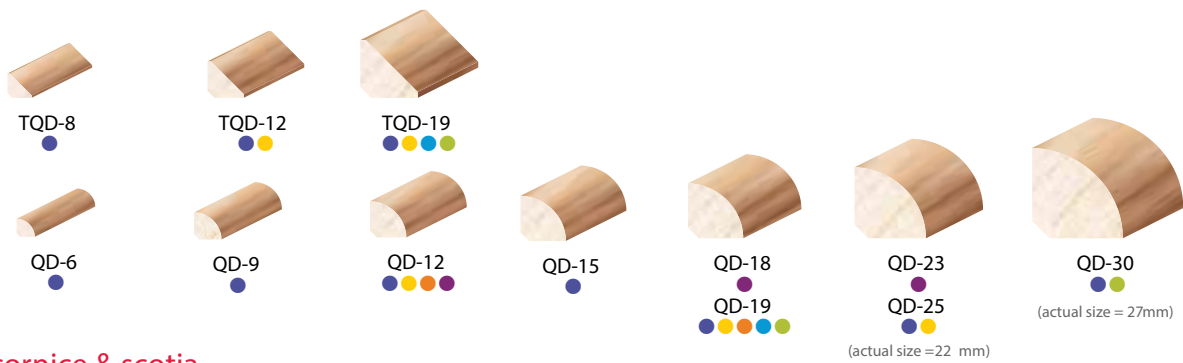

edging, cover strap & external corners

rounded edging

beaded edging

ornamental edging

ribbed edging

bullnose edging

shelf lipping edging

rounded external corner

ovolo

tri quad & quad

(actual size = 22 mm)

cornice & scotia